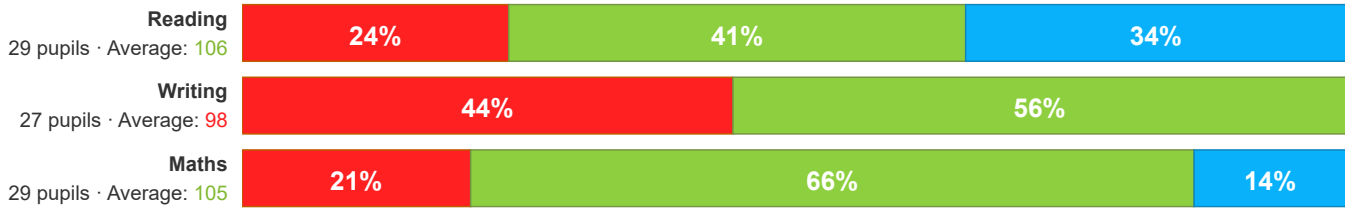

Attainment Overview for Pupils (from 2024-2025) in Year 6 - 2024-2025 Summer - SAT Scaled Score

Legend ■ Well below ■ Just below ■ Expected ■ Above ■ No data

Combined attainment